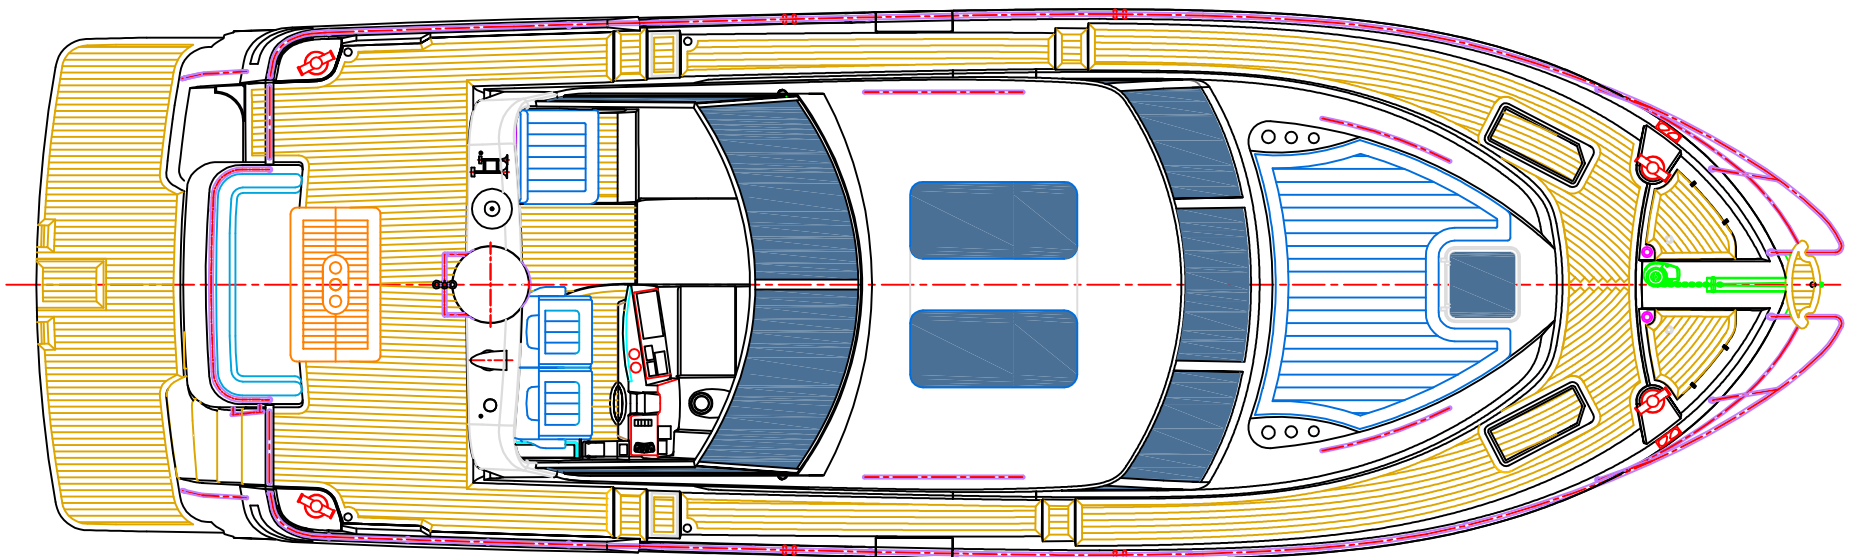

14066 [46'-2"]

TRADER

Copyright © 2014 Trader Motor Yachts Ltd
All rights reserved

Trader 42

DATE 23-09-14 SCALE 1:60 @A3

DRAWING NO. 1

SHEET 1 of 1

HULL NO. 42-823