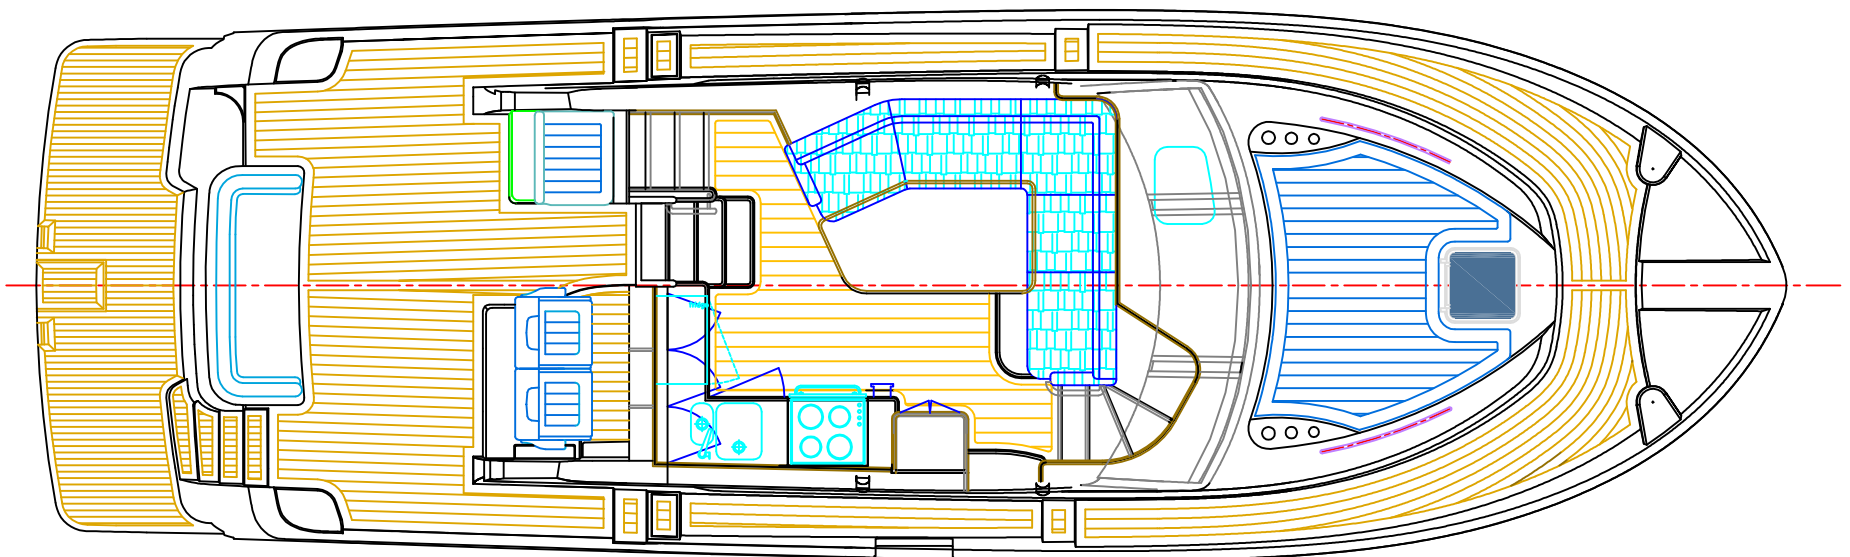

14066 [46'-2"]

TRADER

Copyright © 2014 Trader Motor Yachts Ltd
All rights reserved

Trader 42

DATE 23-09-14 SCALE 1:60 @A3

DRAWING NO. 1

SHEET 1 of 1

HULL NO. 42-823