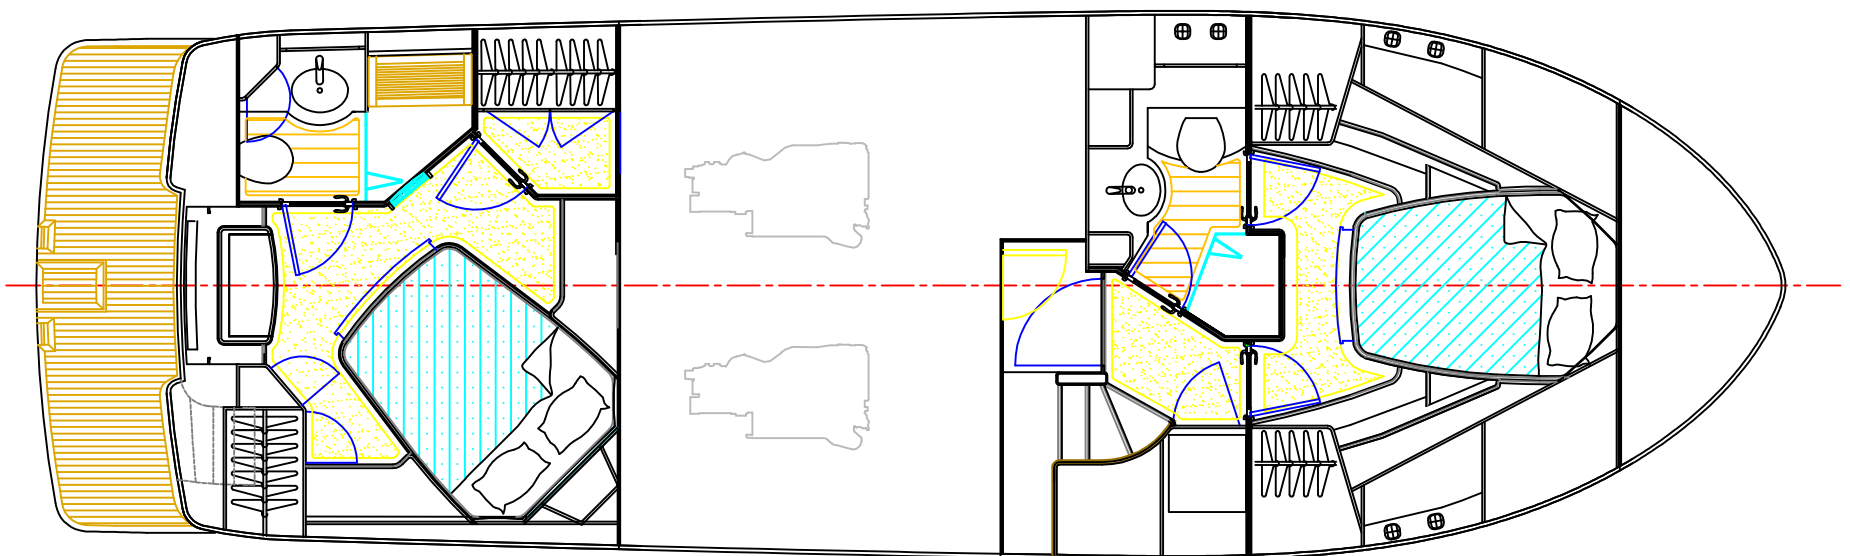

14066 [46'-2"]

TRADER

Copyright © 2014 Trader Motor Yachts Ltd
All rights reserved

Trader 42

DATE 23-09-14 SCALE 1:60 @A3

DRAWING NO. 1

SHEET 1 of 1

HULL NO. 42-823