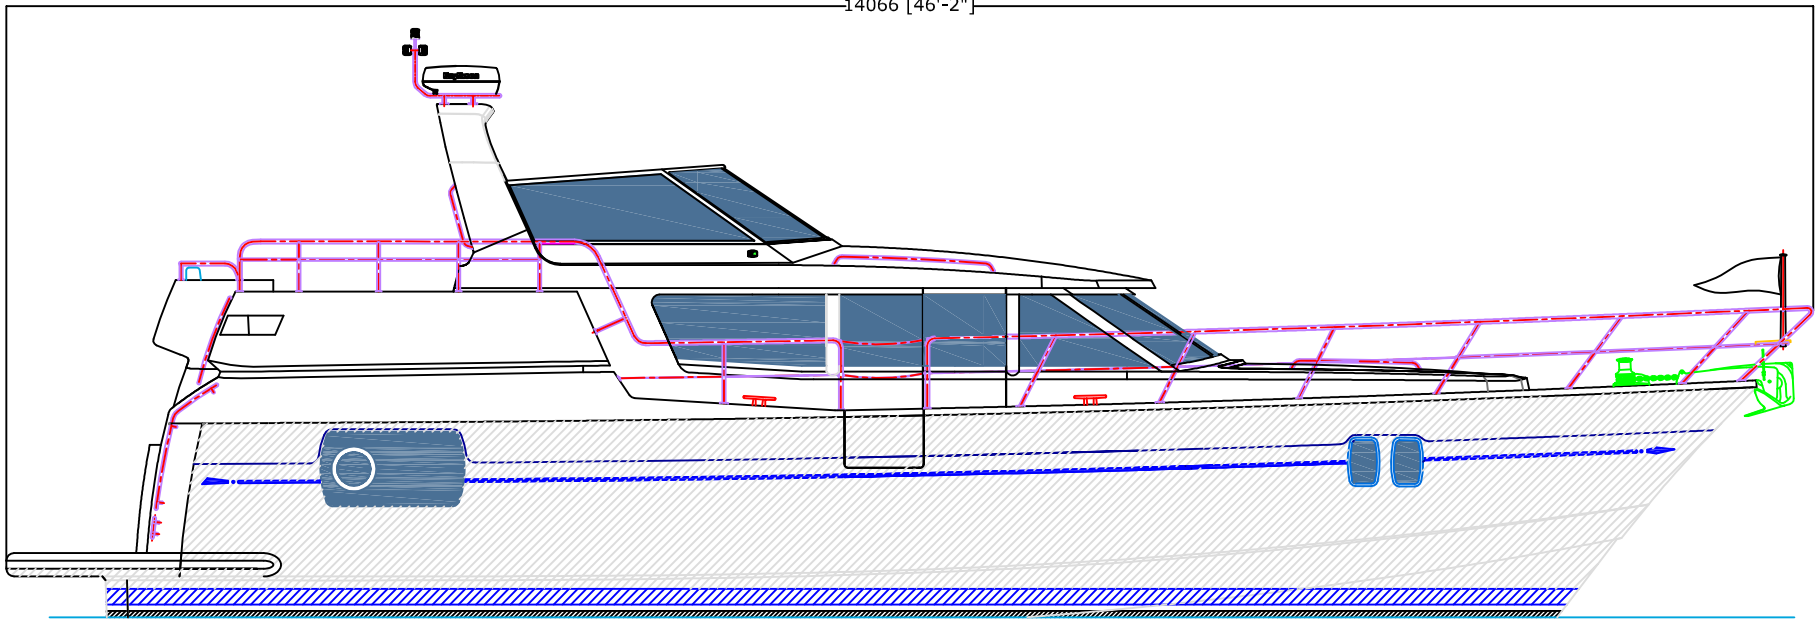

14066 [46'-2"]

TRADER

Copyright © 2014 Trader Motor Yachts Ltd
All rights reserved

Trader 42

DATE 23-09-14 SCALE 1:60 @A3

DRAWING NO. 1

SHEET 1 of 1

HULL NO. 42-823